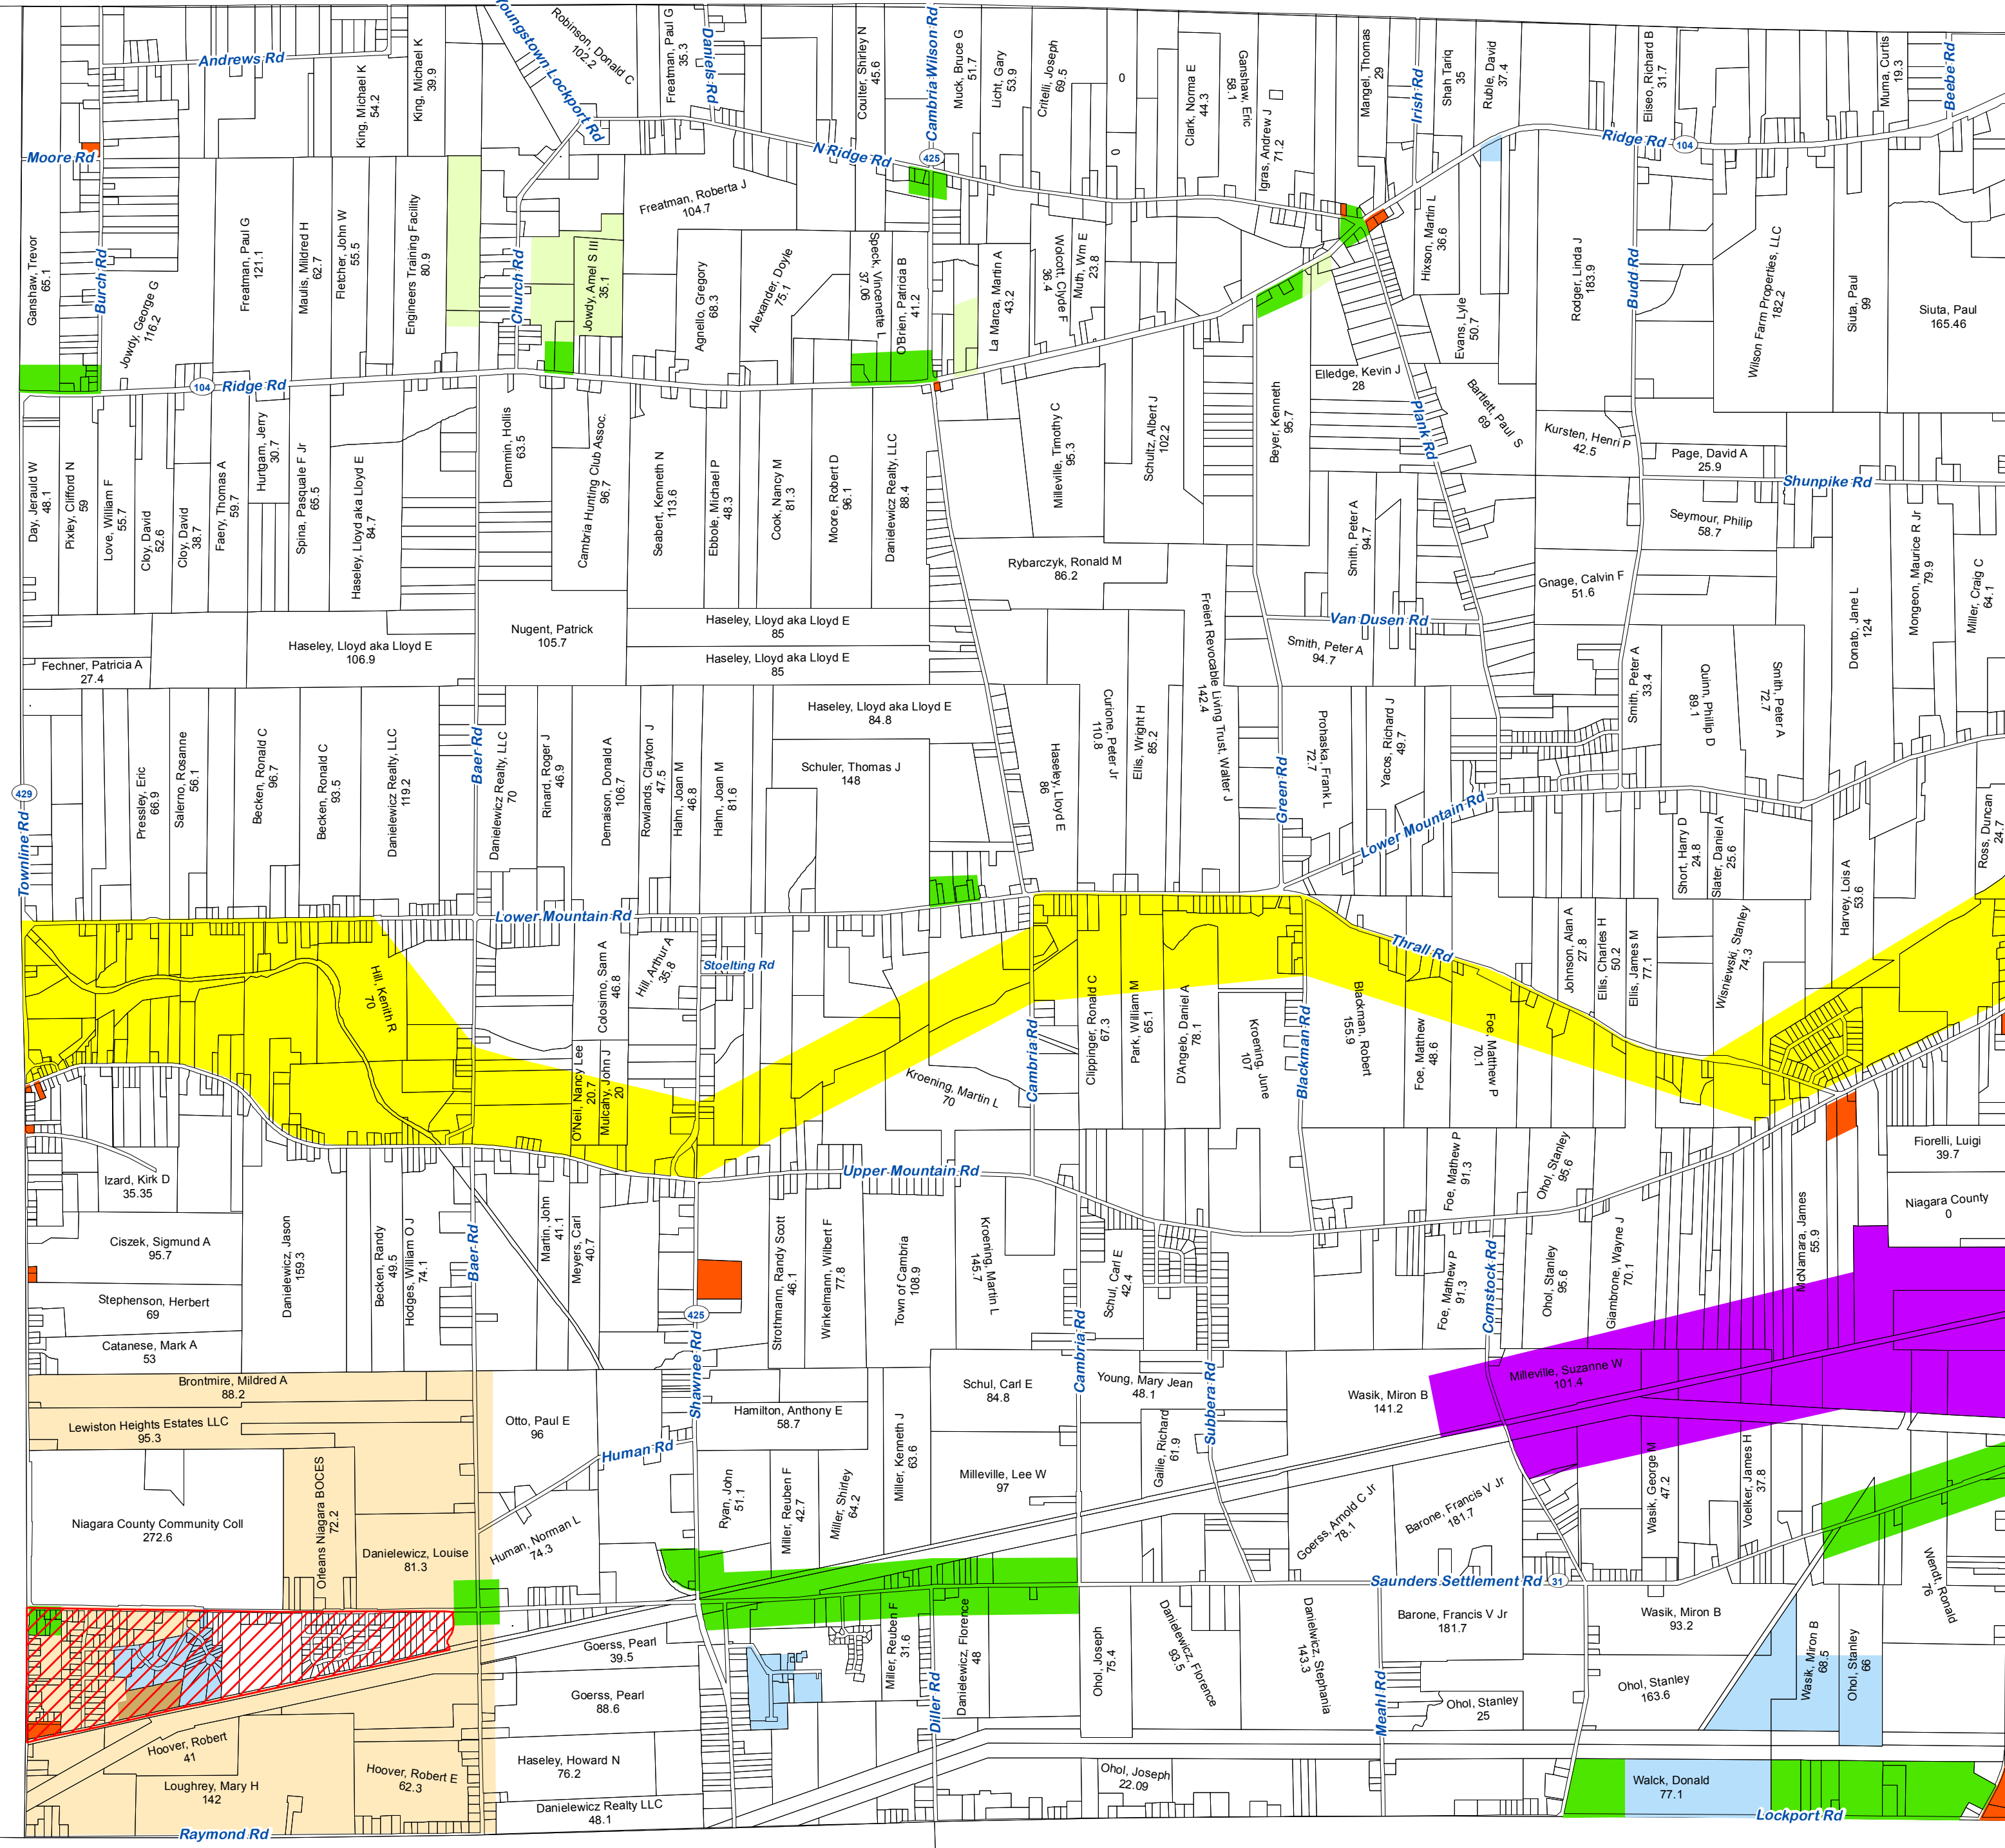

TOWN

OF

WILSON

TOWN OF NEWFANE

## ZONING MAP

ADOPTED: OCTOBER 13, 2011

LEWISTON

LOCKPORT

OF

OF

TOWN

TOWN

TOWN

OF

WHEATFIELD

TOWN

OF

PENDLETON

\*\* THIS MAP TO BE USED AS A REFERENCE ONLY. ANY SPECIFIC ZONING BOUNDARY QUESTIONS TO BE REFERRED TO THE TOWN OF CAMBRIA TOWN BOARD.