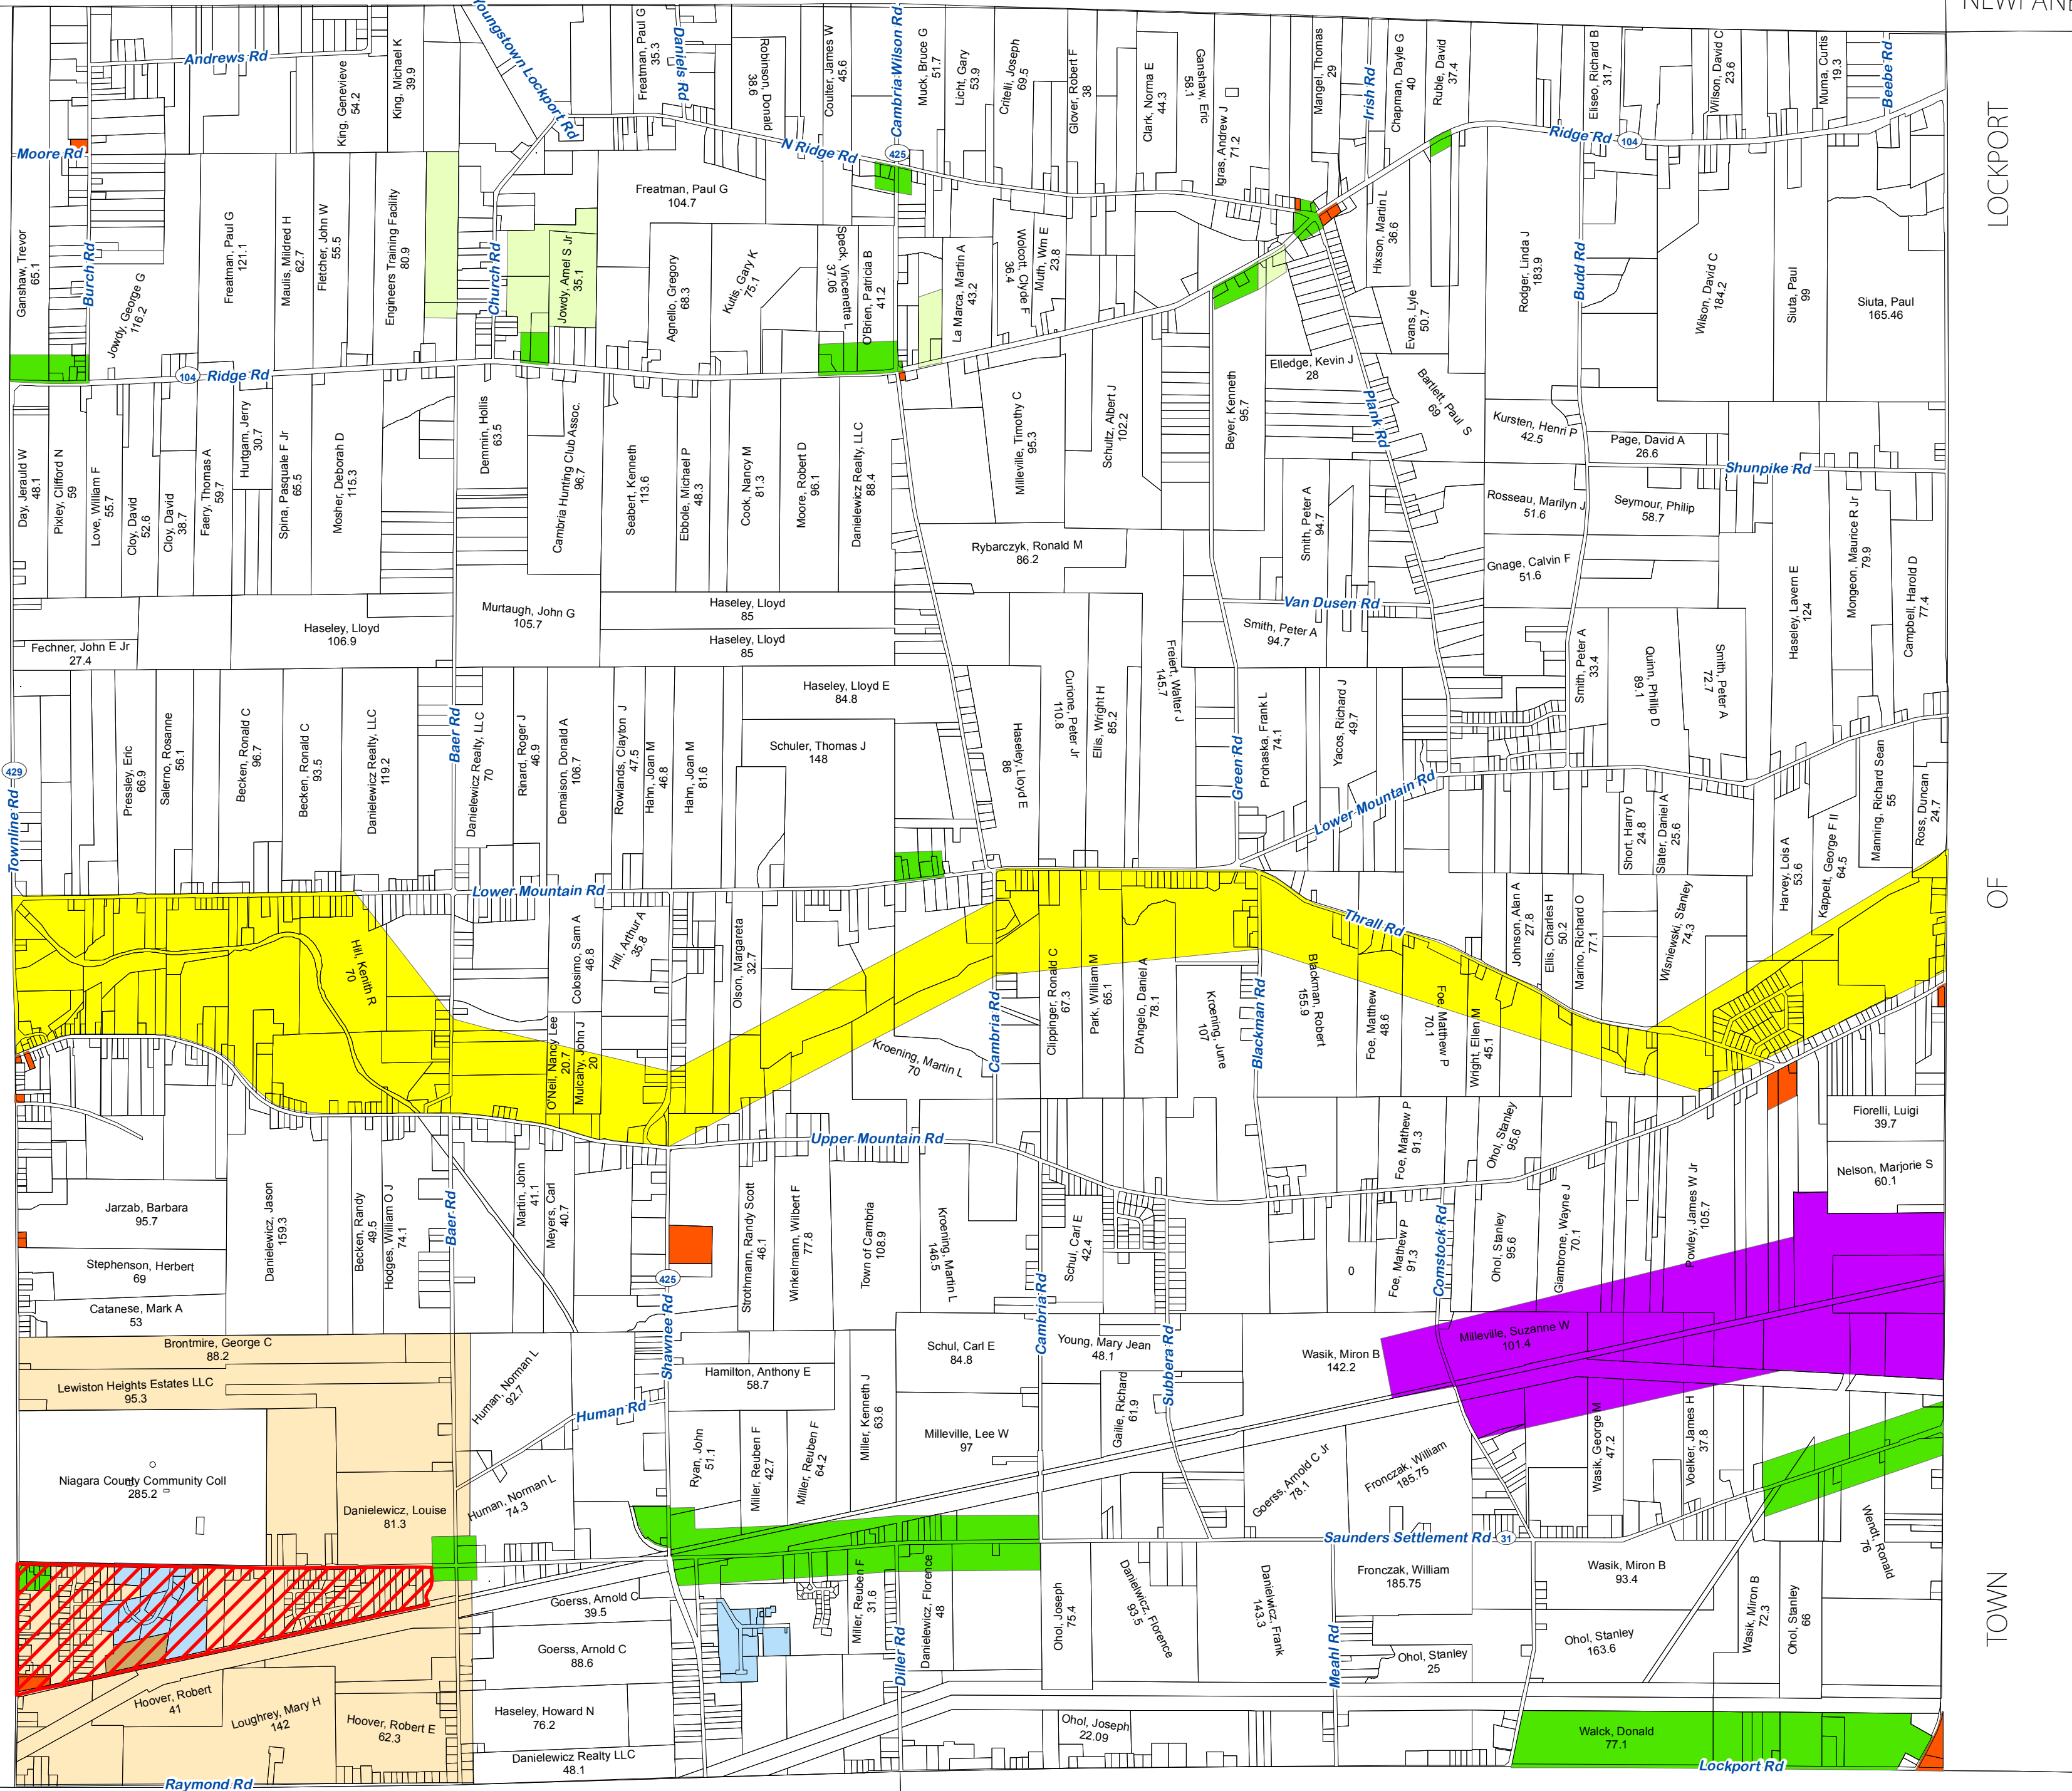

TOWN

OF

WILSON

TOWN OF NEWFANE

## ZONING MAP

ADOPTED: MARCH 12, 2009

### LEGEND

LEWISTON

OF

TOWN

LOCKPORT

OF

TOWN

TOWN

OF